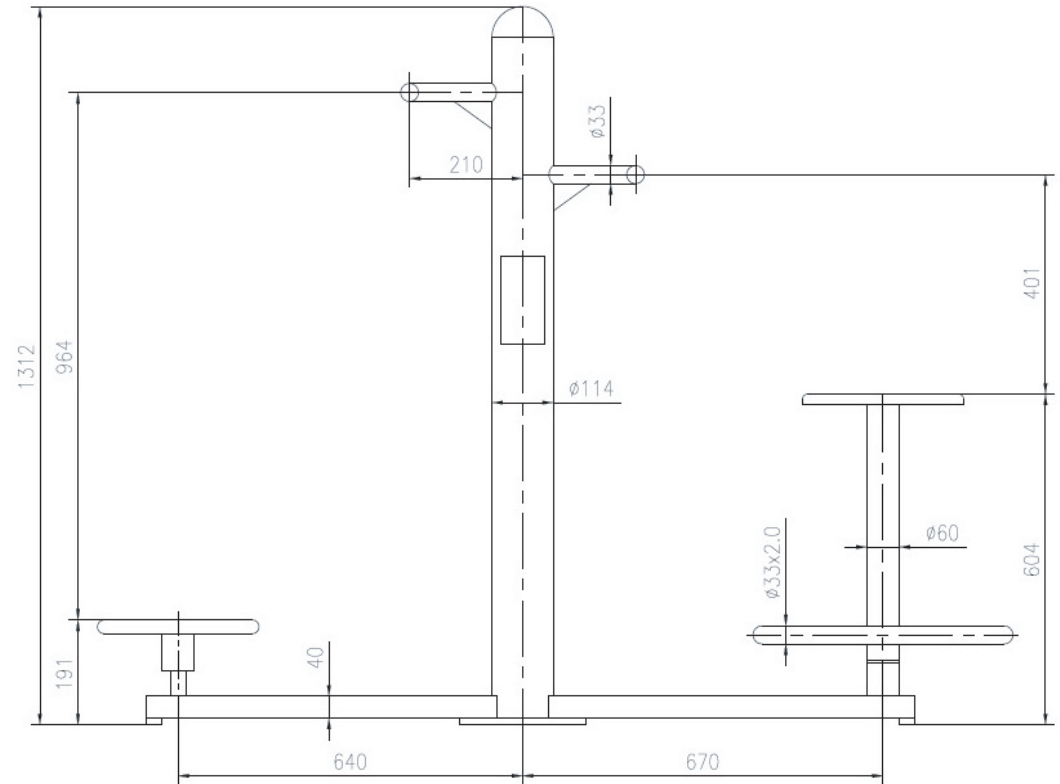

# TWO-SIDED ROTATOR

Installation Drawing

## Dimensions (installed)

Length	1.7 m	5' 7 1/4"
Width	0.48 m	1' 7"
Height	1.31 m	4' 4"