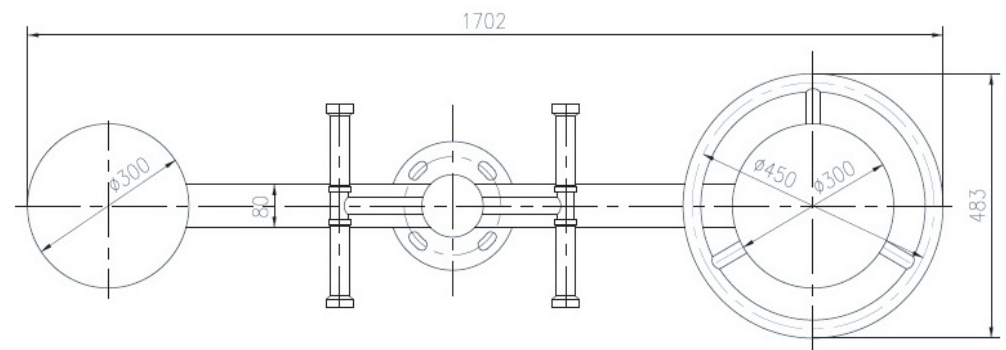

# TWO-SIDED ROTATOR

Installation Drawing

## Dimensions (installed)

Length	1.7 m	5' 7 1/4"
Width	0.48 m	1' 7"
Height	1.31 m	4' 4"